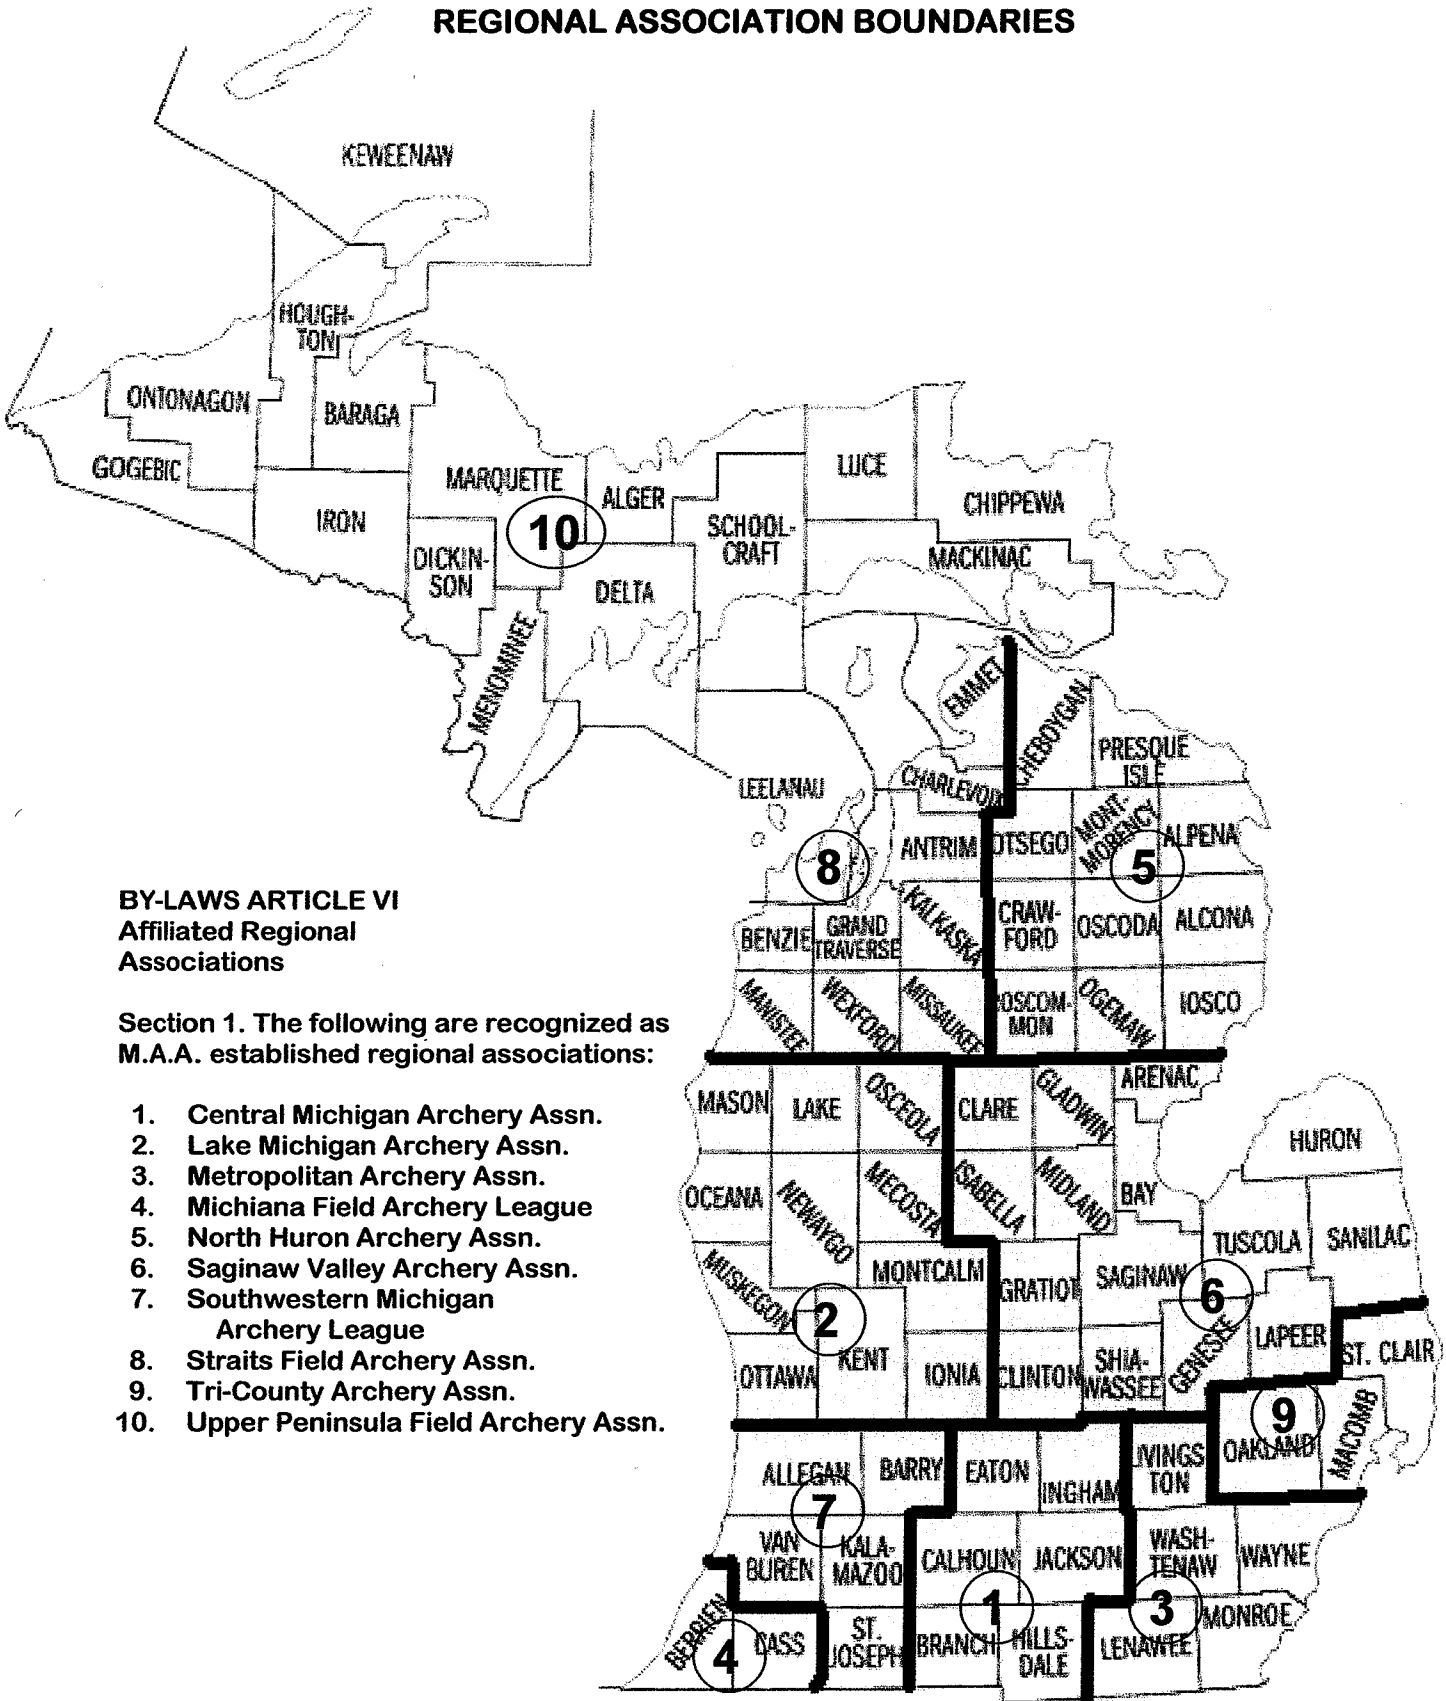

APPENDIX A

MICHIGAN ARCHERS ASSOCIATION

REGIONAL ASSOCIATION BOUNDARIES

BY-LAWS ARTICLE VI
Affiliated Regional
Associations

Section 1. The following are recognized as M.A.A. established regional associations:

1. Central Michigan Archery Assn.
2. Lake Michigan Archery Assn.
3. Metropolitan Archery Assn.
4. Michiana Field Archery League
5. North Huron Archery Assn.
6. Saginaw Valley Archery Assn.
7. Southwestern Michigan Archery League
8. Straits Field Archery Assn.
9. Tri-County Archery Assn.
10. Upper Peninsula Field Archery Assn.